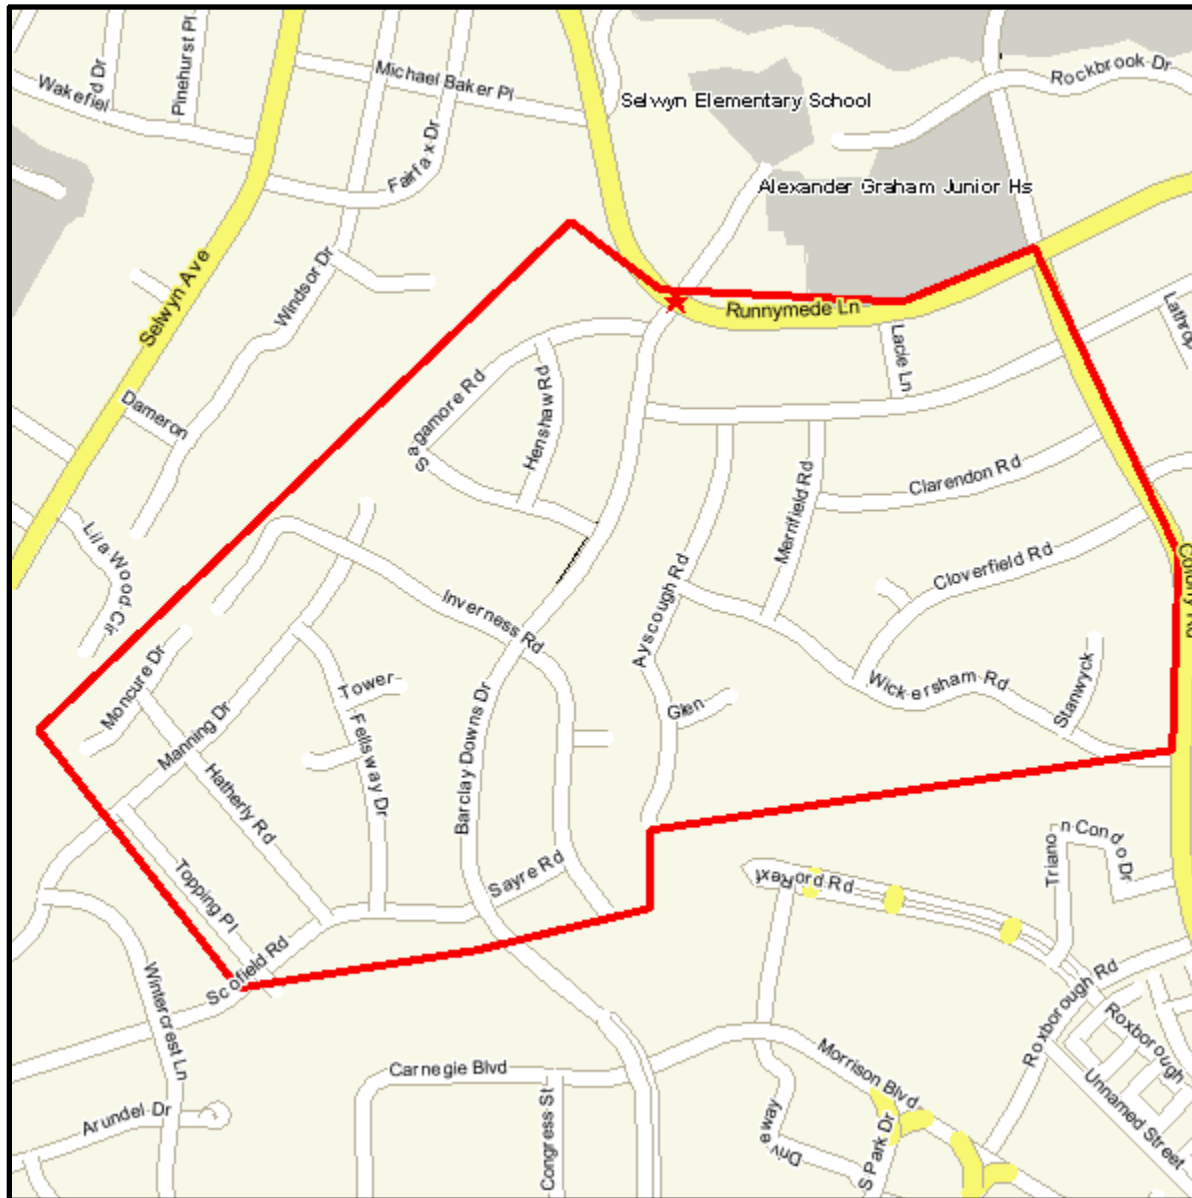

Area Map

Prepared For:

Order #: 967341551
Site: 01

RUNNYMEDE LN AT BARCLAY DOWNS
DR
CHARLOTTE, NC 28211
Coord: 35.165701, -80.835626
Polygon - See Appendix for Points

Area Map

Prepared For:

Order #: 967341551
Site: 01

Appendix: Area Listing

Area Name:

RUNNYMEDE LN AT BARCLAY DOWNS DR, CHARLOTTE, NC 28211

Type: Polygon 1

Polygon Points:

35.165836	-80.835873	35.165701	-80.832087	35.166374	-80.830030	35.162472	-80.827808
35.159983	-80.827891	35.158974	-80.836037	35.157965	-80.836037	35.157426	-80.838753
35.156956	-80.842456	35.160252	-80.845583	35.166710	-80.837272	35.165836	-80.835873